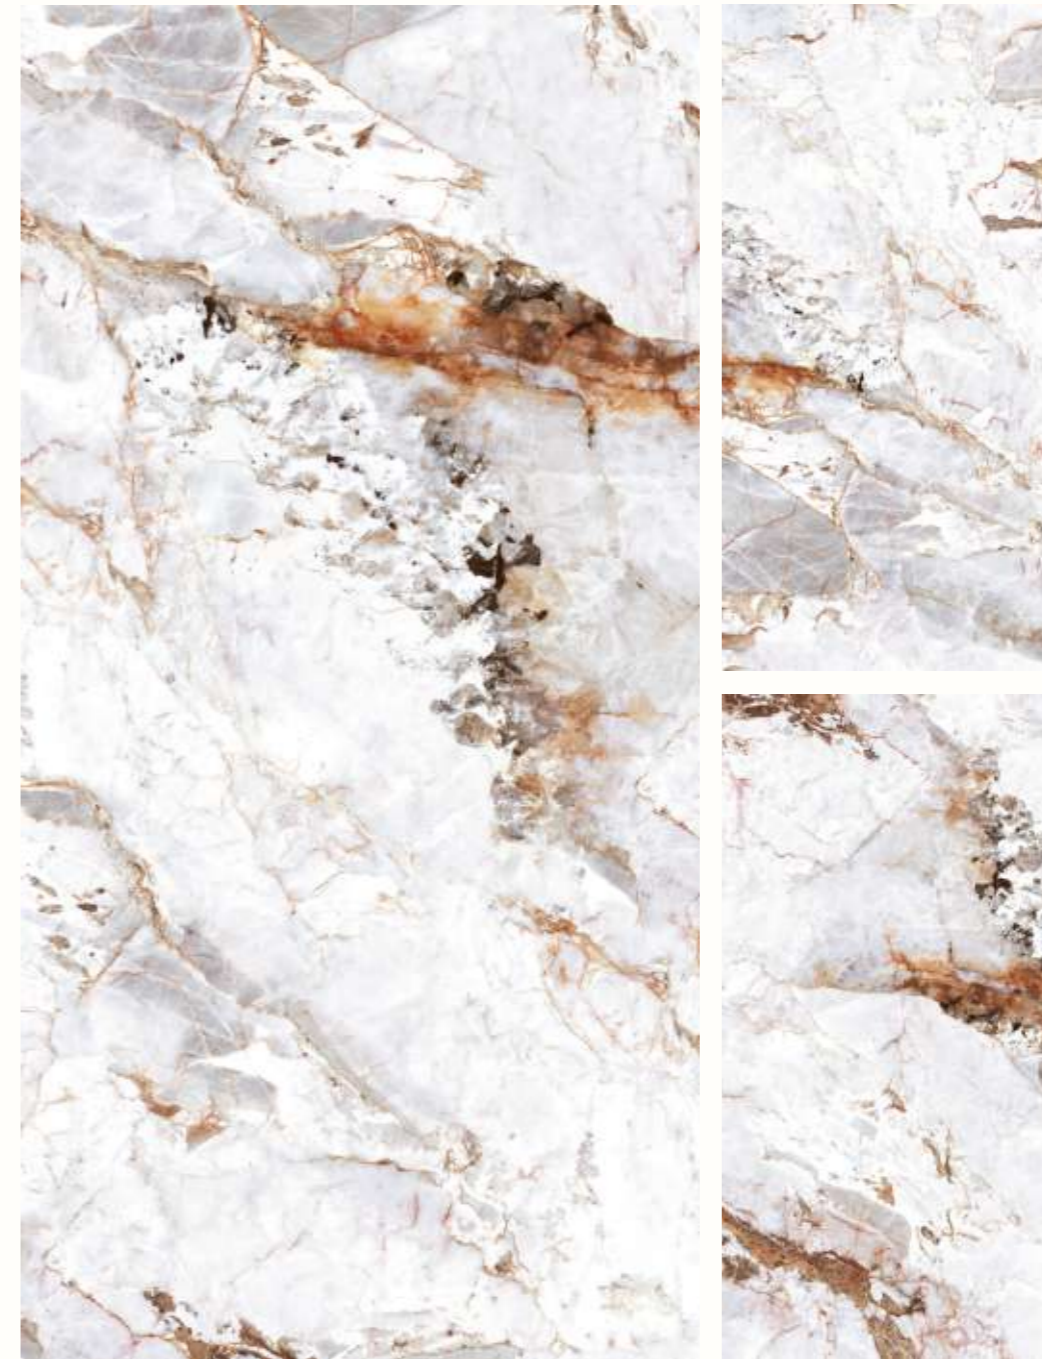

STATURIO AMAZE

Size : **1200x2400MM**
Finish : **HI-GLOSS**
Series : **INNO SLAB SHEEN X**
Faces : **4**

NEW LAUNCH

LOGAS WHITE

Size : **1200x2400MM**
Finish : **HI-GLOSS**
Series : **INNO SLAB GLACIER X**
Faces : **3**