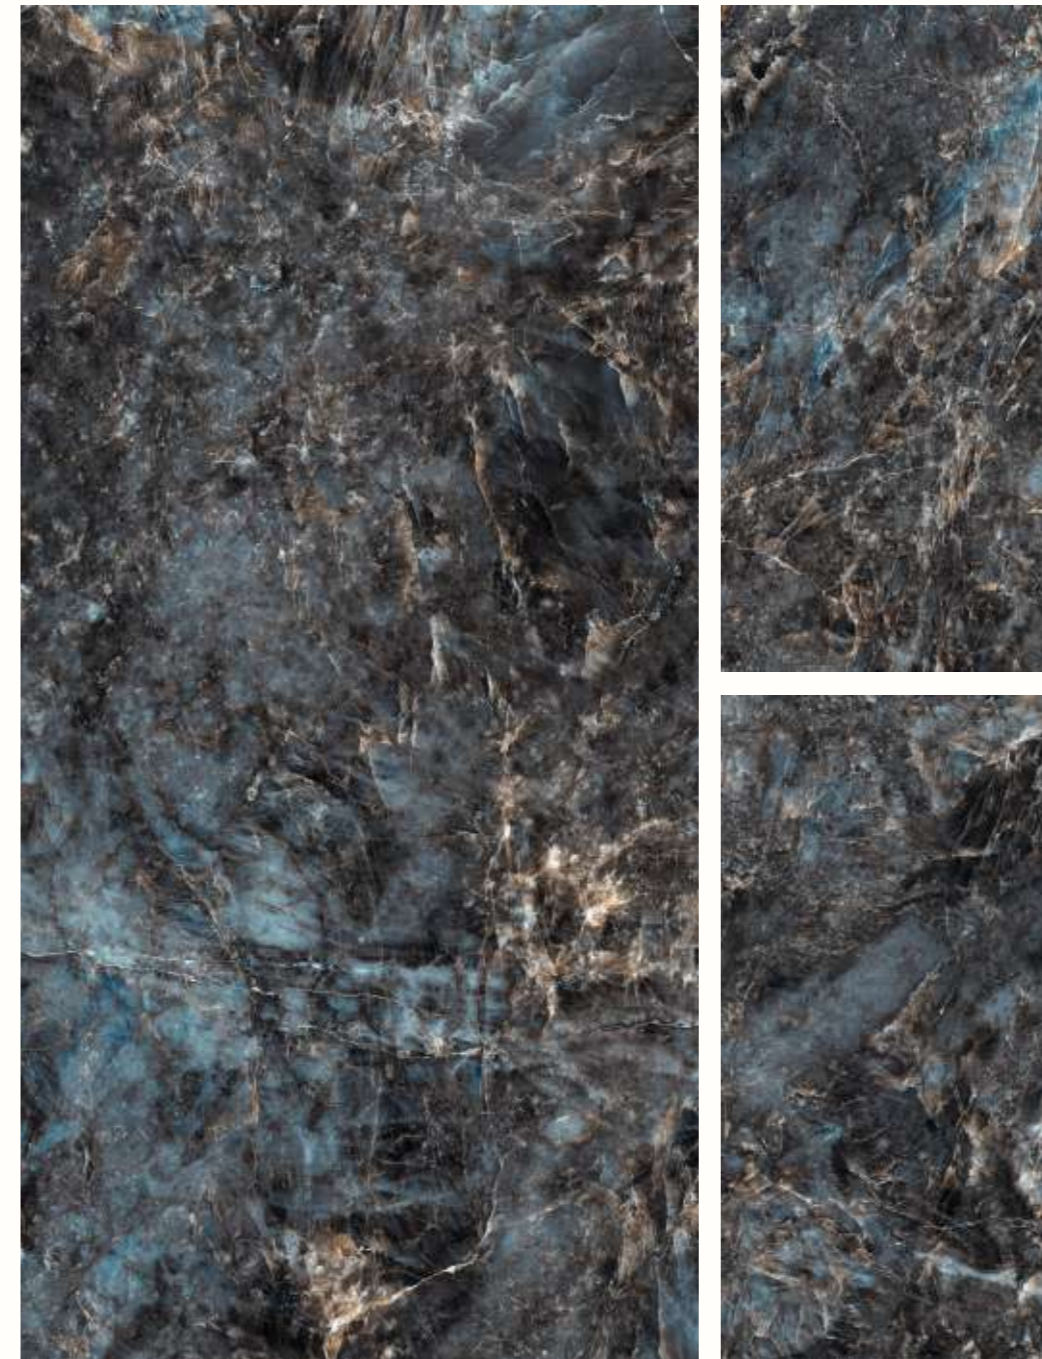

ALMOND GREEN

Size : **1200x2400MM**
Finish : **HI-GLOSS**
Series : **INNO SLAB SHEEN X**
Faces : **4**

INNO SLAB BIRGHT X

NEW LAUNCH

UNIVERSAL GREY A & B

Size : **1200x2400MM**
Finish : **HI-GLOSS**
Series : **INNO SLAB BIRGHT X**
Faces : **2 (A & B)**