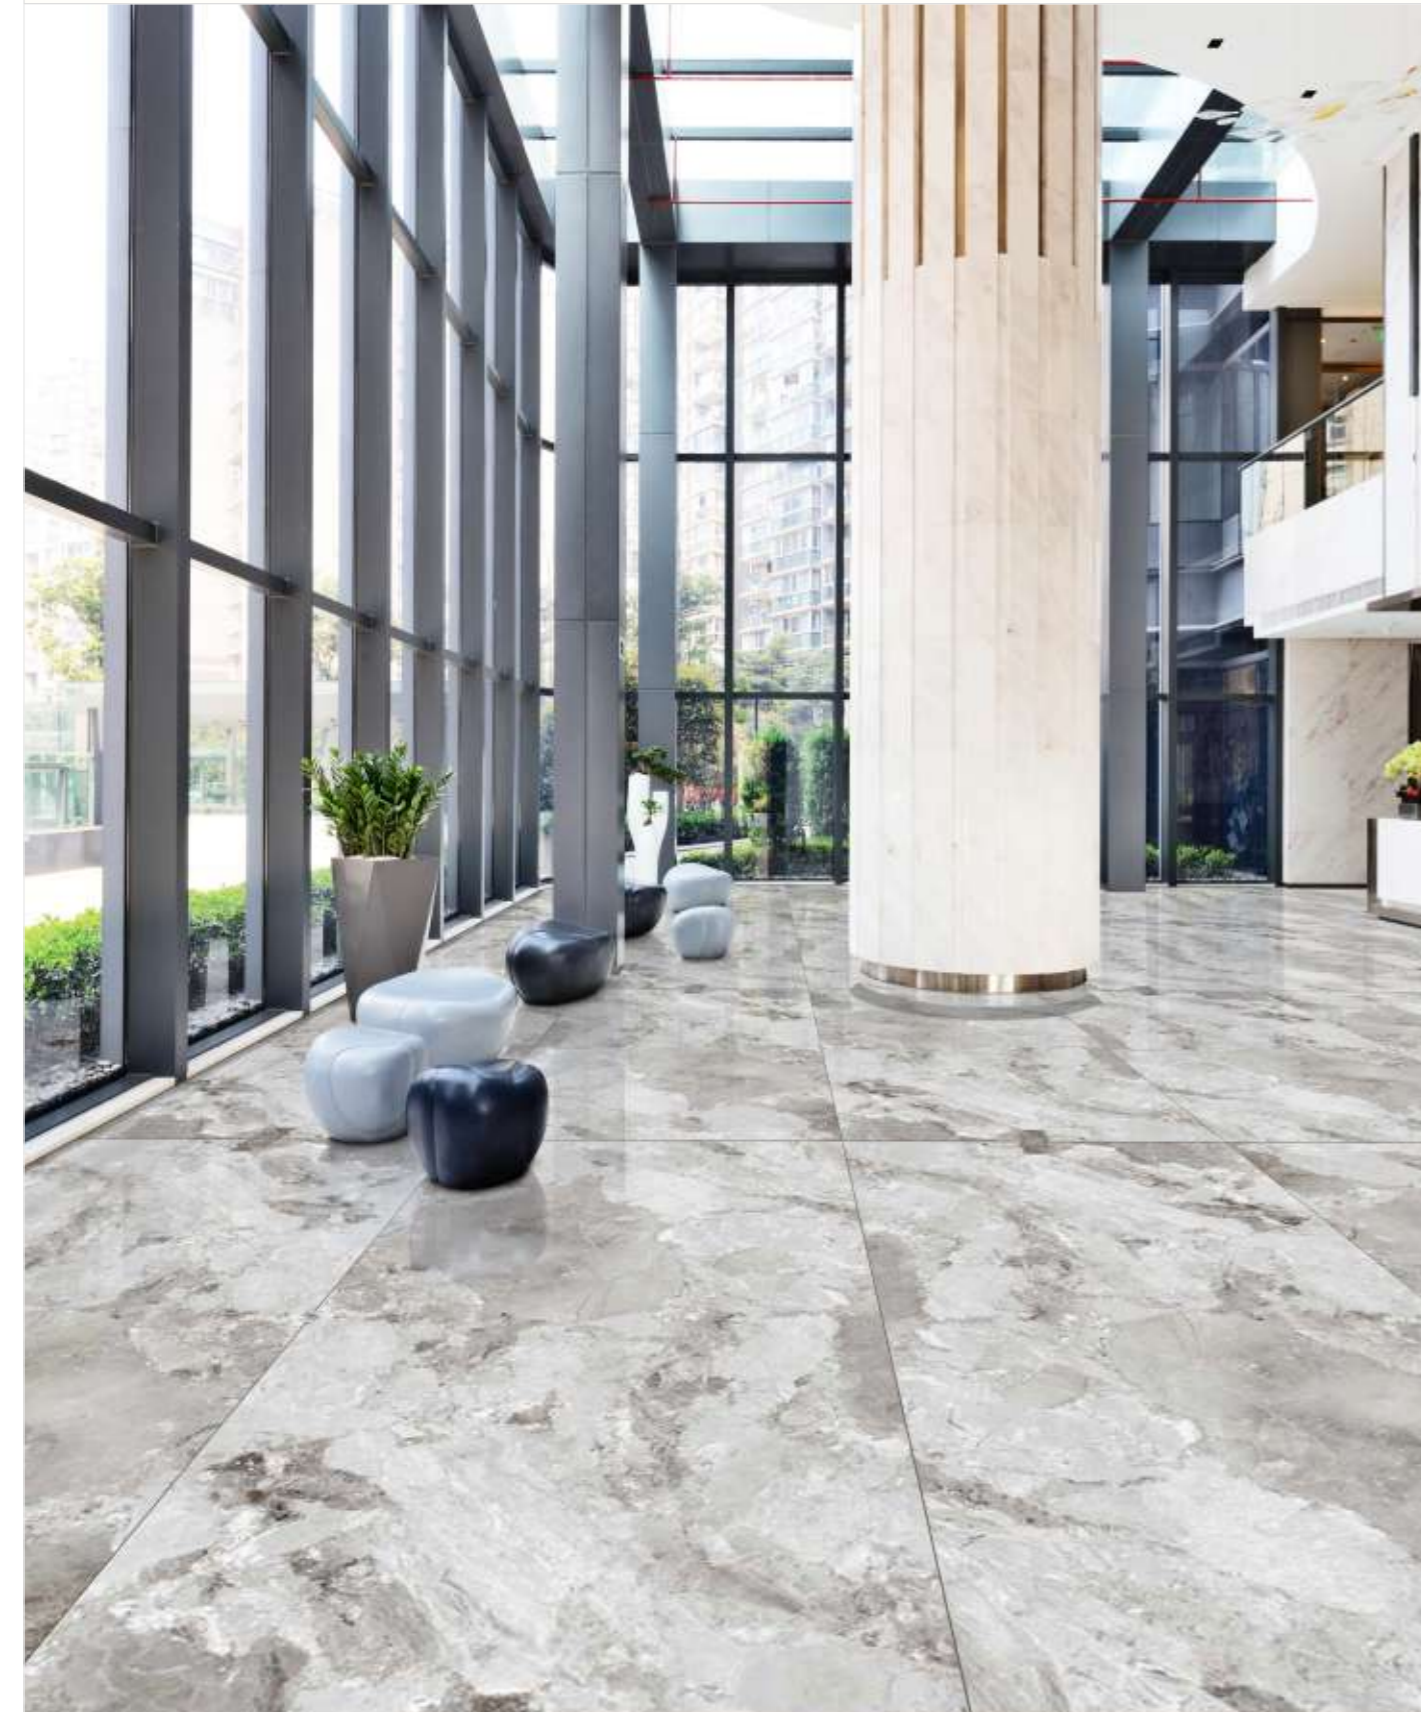

LIMESTONE BIANCO

Size : **1200x2400MM**
Finish : **HI-GLOSS**
Series : **INNO BELLA BRIGHT**
Faces : **5**