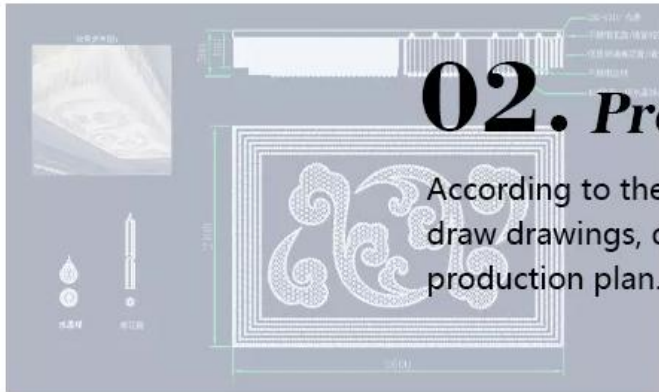

HOW TO CUSTOM LIGHTING?

01. *Confirm an order*

Tell us your needs and budget, we will customize the solution to your satisfaction.

02. *Project design*

According to the design plan to draw drawings, determine the production plan.